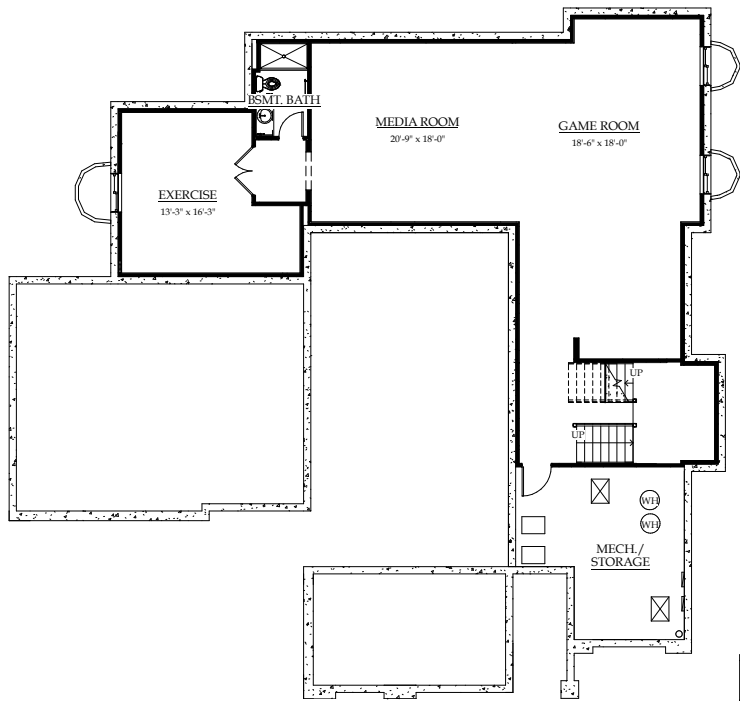

Modern Prairie

Wine Country

Modern Farmhouse

CELEBRITY
Custom Homes

PLAN SEVEN: TWO-STORY

4,182 finished square feet ♦ 4 to 7 bedrooms

5.5 to 7.5 baths ♦ 3- to 4-car garage

STANDARD LOWER LEVEL

DROPPED/LOWER-LEVEL
COURTYARD

BASIC FINISHED BASEMENT

FINISHED BASEMENT WITH
ADDED EXERCISE ROOM

FINISHED BASEMENT WITH ADDITIONAL
BEDROOM & BATH

FINISHED BASEMENT WITH
ADDED THEATER ROOM