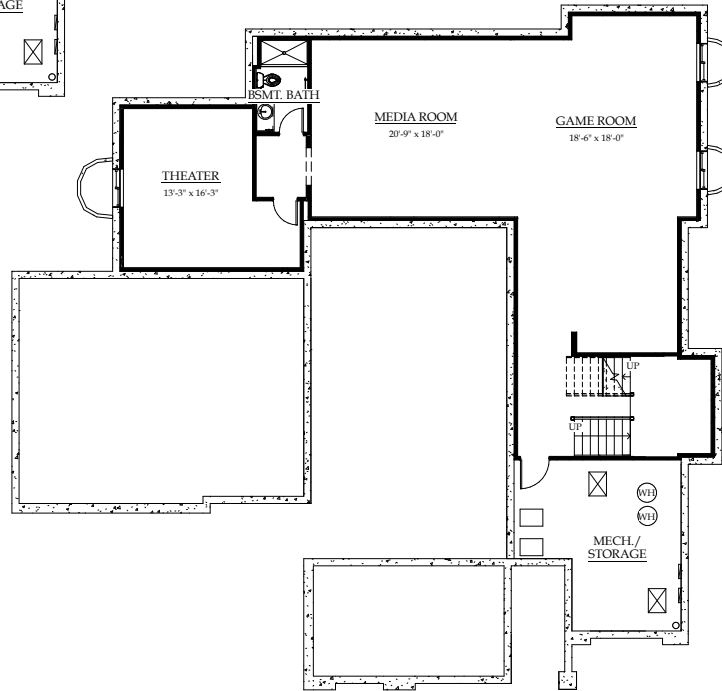

Modern Prairie

Wine Country

Modern Farmhouse

CELEBRITY
Custom Homes

PLAN SEVEN: TWO-STORY

4,182 finished square feet ♦ 4 to 7 bedrooms

5.5 to 7.5 baths ♦ 3- to 4-car garage

STANDARD LOWER LEVEL

DROPPED/LOWER-LEVEL
COURTYARD

BASIC FINISHED BASEMENT

FINISHED BASEMENT WITH
ADDED EXERCISE ROOM

FINISHED BASEMENT WITH ADDITIONAL
BEDROOM & BATH

FINISHED BASEMENT WITH
ADDED THEATER ROOM