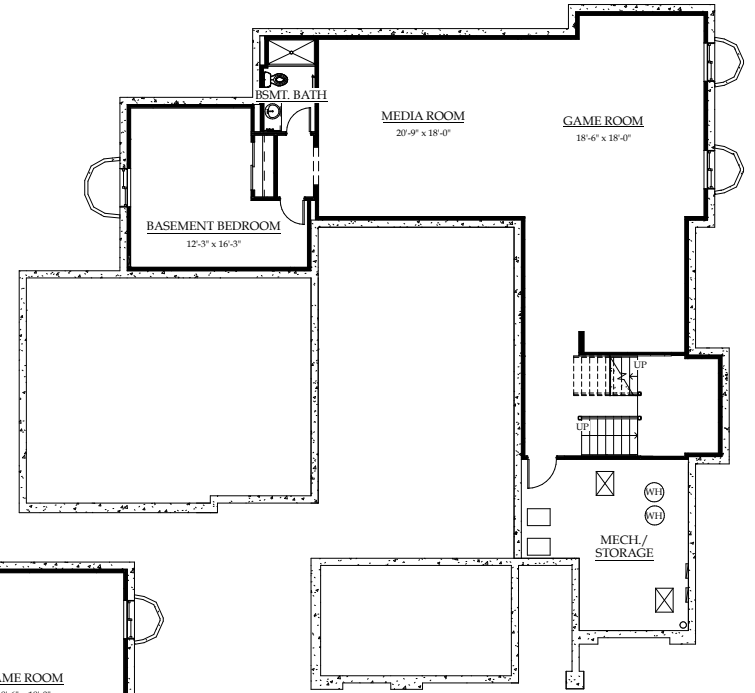

Modern Prairie

Wine Country

Modern Farmhouse

CELEBRITY
Custom Homes

PLAN SEVEN: TWO-STORY

4,182 finished square feet ♦ 4 to 7 bedrooms

5.5 to 7.5 baths ♦ 3- to 4-car garage

STANDARD LOWER LEVEL

DROPPED/LOWER-LEVEL
COURTYARD

BASIC FINISHED BASEMENT

FINISHED BASEMENT WITH
ADDED EXERCISE ROOM

FINISHED BASEMENT WITH ADDITIONAL
BEDROOM & BATH

FINISHED BASEMENT WITH
ADDED THEATER ROOM