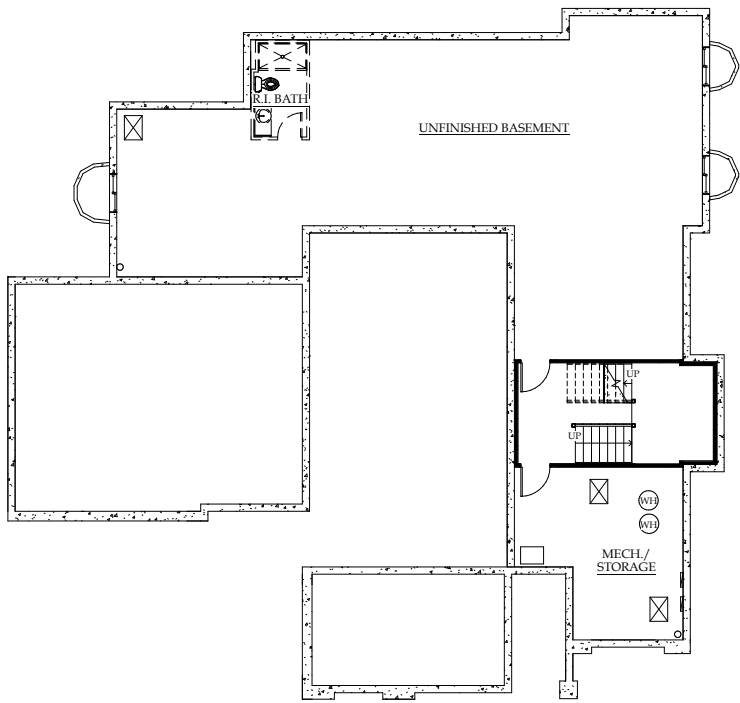

Modern Prairie

Wine Country

Modern Farmhouse

CELEBRITY
Custom Homes

PLAN SEVEN: TWO-STORY

4,182 finished square feet ♦ 4 to 7 bedrooms

5.5 to 7.5 baths ♦ 3- to 4-car garage

STANDARD LOWER LEVEL

DROPPED/LOWER-LEVEL
COURTYARD

BASIC FINISHED BASEMENT

FINISHED BASEMENT WITH
ADDED EXERCISE ROOM

FINISHED BASEMENT WITH ADDITIONAL
BEDROOM & BATH

FINISHED BASEMENT WITH
ADDED THEATER ROOM