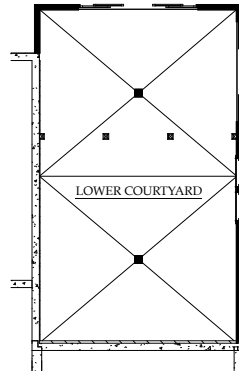

Modern Prairie

Wine Country

Modern Farmhouse

CELEBRITY
Custom Homes

PLAN SEVEN: TWO-STORY

4,182 finished square feet ♦ 4 to 7 bedrooms

5.5 to 7.5 baths ♦ 3- to 4-car garage

STANDARD LOWER LEVEL