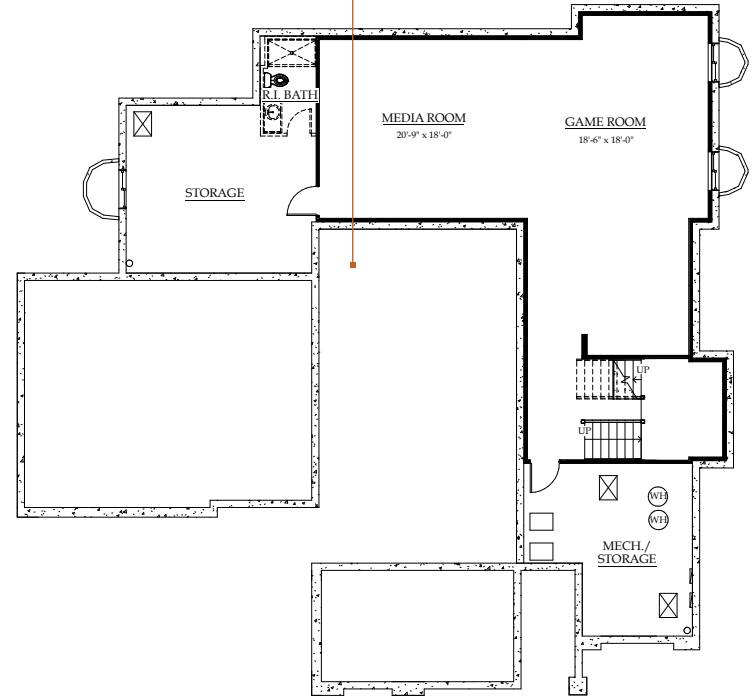

Modern Prairie

Wine Country

Modern Farmhouse

CELEBRITY
Custom Homes

PLAN SEVEN: TWO-STORY

4,182 finished square feet ♦ 4 to 7 bedrooms

5.5 to 7.5 baths ♦ 3- to 4-car garage

STANDARD LOWER LEVEL

DROPPED/LOWER-LEVEL
COURTYARD

BASIC FINISHED BASEMENT

FINISHED BASEMENT WITH
ADDED EXERCISE ROOM

FINISHED BASEMENT WITH ADDITIONAL
BEDROOM & BATH

FINISHED BASEMENT WITH
ADDED THEATER ROOM