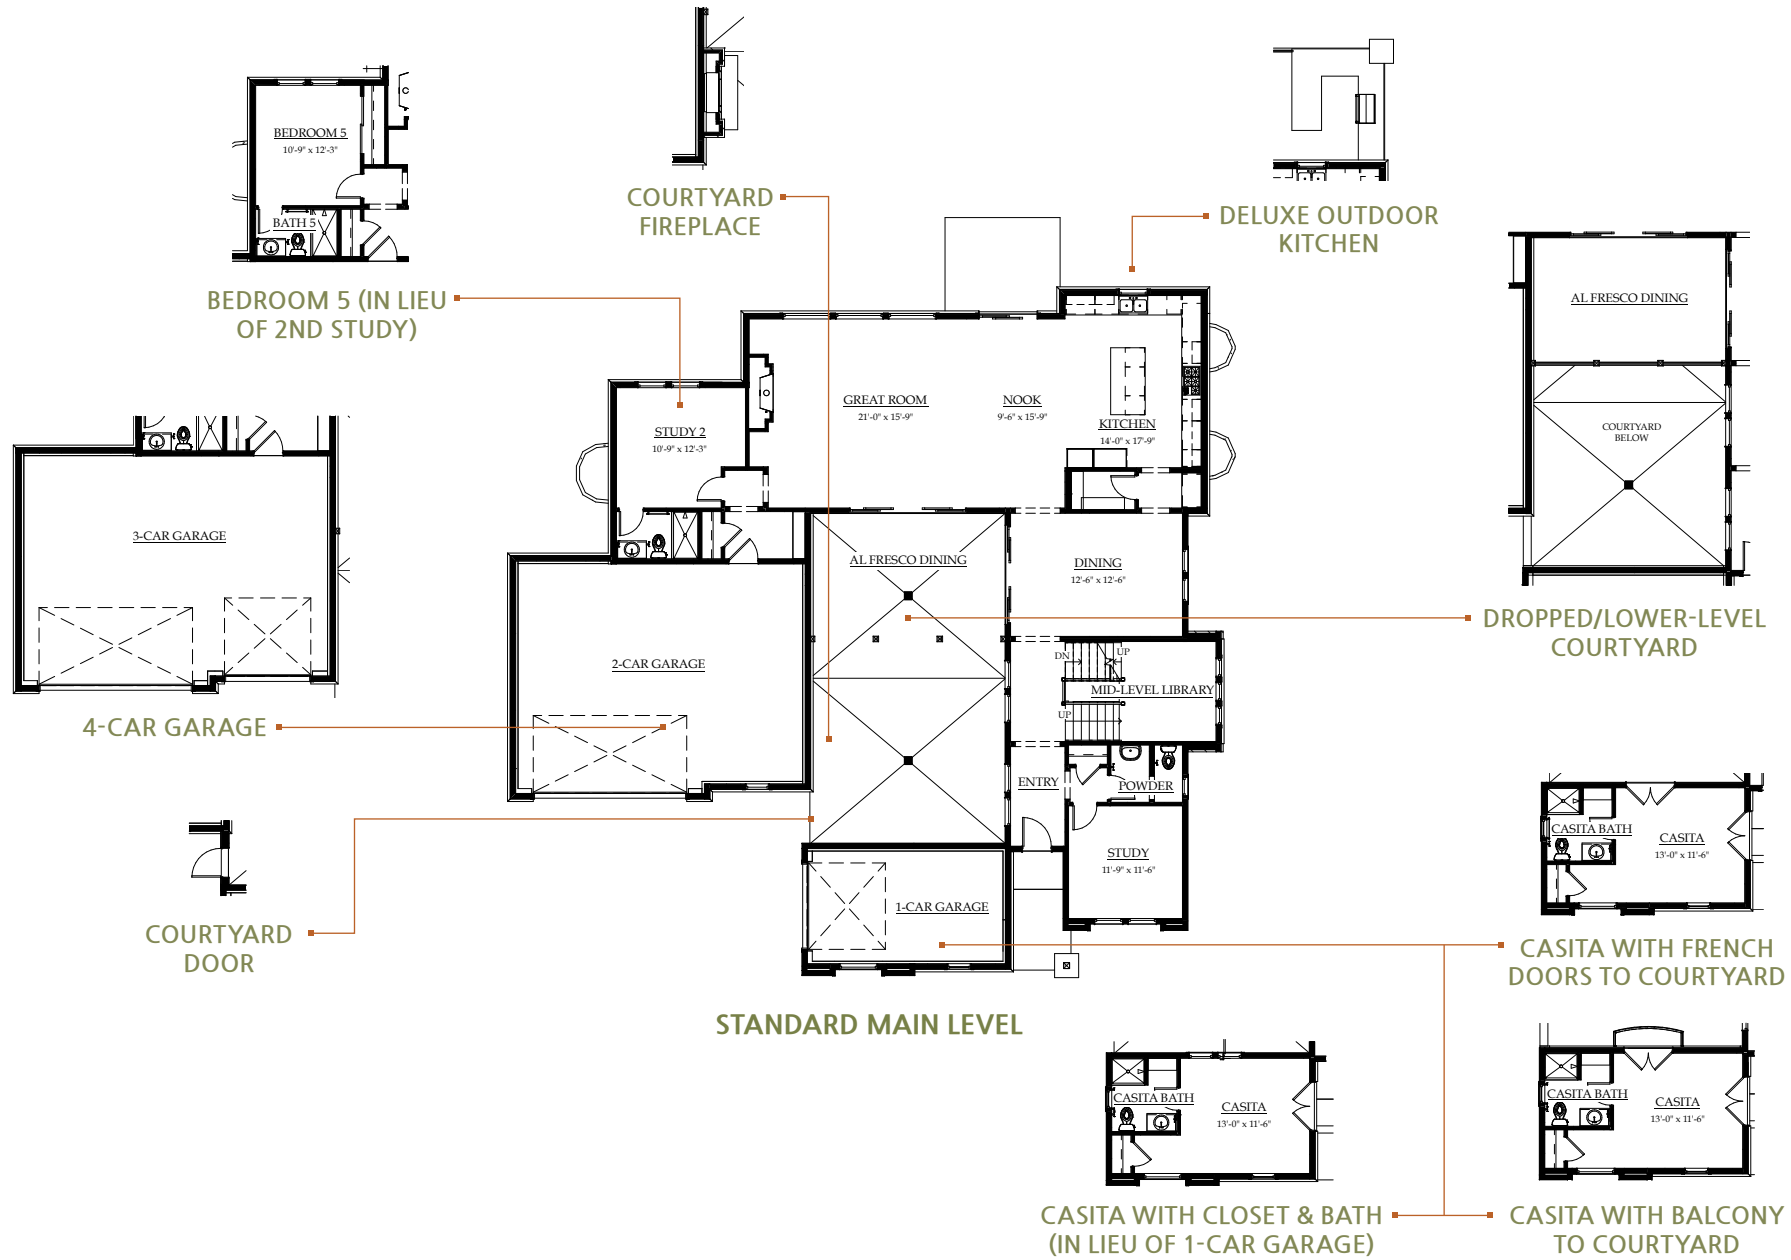

Modern Prairie

Wine Country

Modern Farmhouse

CELEBRITY
Custom Homes

PLAN SEVEN: TWO-STORY

4,182 finished square feet ♦ 4 to 7 bedrooms

5.5 to 7.5 baths ♦ 3- to 4-car garage

STANDARD LOWER LEVEL

DROPPED/LOWER-LEVEL
COURTYARD

BASIC FINISHED BASEMENT

FINISHED BASEMENT WITH
ADDED EXERCISE ROOM

FINISHED BASEMENT WITH ADDITIONAL
BEDROOM & BATH

FINISHED BASEMENT WITH
ADDED THEATER ROOM